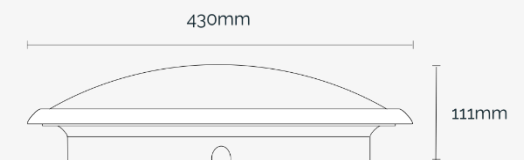

ELEMENTS - GLANCE

AETHER GLANCE Stairway application LED wall luminaire

SPECIFICATION

AETHER REFERENCE: GLA

DESCRIPTION AND HOUSING	A stairway LED wall luminaire with a unique LED gear tray arrangement for stairway applications - providing directional light onto stair treads whilst maintaining a uniform illuminated appearance. Luminaire complete with polycarbonate body and diffuser.	
DIMENSIONS	430mm x 110mm	
LIGHT SOURCE	19 W- 1800 Lumen LED	REF: <i>GLA/19/4000K</i>
	<i>Available in - /3000K & /4000K Please note: Other outputs, options and accessories available. Please enquire.</i>	
MOUNTING	Wall mounted	
CONTROL GEAR	Tridonic driver. Various dimming options available. /DIM. Available with 3 hour emergency /EM	
FINISH	White finish as standard. Other colours and various decorative trim options available /TRIM Halo effect versions available /HALO	

Data Sheet

GLANCE LED wall luminaire for stairways

ELEMENTS
BY AETHER LIGHTING

M: 07827 233720 | **T:** 020 8254 0094 | **E:** rob.cumper@aetherlighting.com
A: 67 SOUTH STREET, EPSOM, SURREY KT18 7PY

www.aetherlighting.com

This document and the information contained herein, may not be copied, used or disclosed in whole or in part, without the written permission of Aether Lighting Ltd. ©2020.