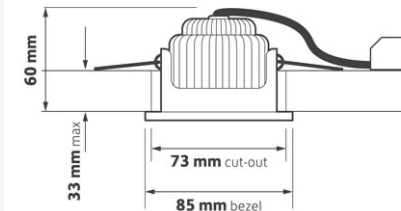

ELEMENTS - ARCOLA 85

AETHER ARCOLA MINI Mini IP65 LED downlight

SPECIFICATION

AETHER REFERENCE: ARC85

DESCRIPTION AND HOUSING A recessed fire rated FR90, IP65 mini LED downlight luminaire suitable for a wide range of applications.

DIMENSIONS 85mm x 60mm

LIGHT SOURCE 8 W - 775 Lumen LED REF: *ARC85/8/4000K*

Available in - /3000K & /4000K

MOUNTING Ceiling recessed. Supplied with IP ceiling gasket.

CONTROL GEAR Remote Tridonic driver. Various dimming options available. /DIM. Available with 3 hour emergency /EM. Casambi Bluetooth wireless network (inc dim) option available /BTC

FINISH White, Black and Brushed bezel finish options available. /W, /B, /BRS.

Data Sheet

ARCOLA 85 Mini IP65 LED Downlight

ELEMENTS
BY AETHER LIGHTING

M: 07827 233720 | **T:** 020 8254 0094 | **E:** rob.cumper@aetherlighting.com
A: 67 SOUTH STREET, EPSOM, SURREY KT18 7PY

www.aetherlighting.com

This document and the information contained herein, may not be copied, used or disclosed in whole or in part, without the written permission of Aether Lighting Ltd. ©2020.