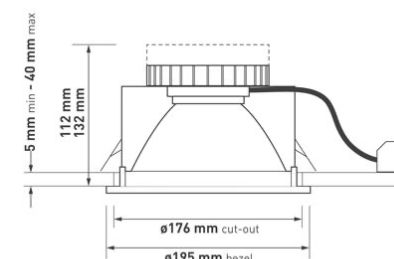

ELEMENTS - ARCOLA 195

AETHER ARCOLA LITE High Performance LED downlight

SPECIFICATION

AETHER REFERENCE: ARC195

DESCRIPTION AND HOUSING A high-performance recessed LED downlight luminaire suitable for a wide range of applications with a die-cast twist and lock bezel feature for interchangeable accessories, including decorative and IP rated bezel options.

DIMENSIONS 195mm x 112/132mm

LIGHT SOURCE

9.5 W - 1100 Lumen LED	REF: <i>ARC195/9.5/4000K</i>
17.5 W - 1900 Lumen LED	REF: <i>ARC195/17.5/4000K</i>
30.5 W - 2925 Lumen LED	REF: <i>ARC195/30.5/4000K</i>
46.5 W - 4550 Lumen LED	REF: <i>ARC195/46.5/4000K</i>

Available in - /3000K & /4000K Please note: Various options, and accessories available. Please enquire.

MOUNTING Ceiling recessed.

CONTROL GEAR Philips driver. Various dimming options available. /DIM. Available with 3 hour emergency /EM. Casambi Bluetooth wireless network (inc dim) option available /BTC

FINISH Various bezel and finish options available including - Drop halo, Snoot, IP65, IP54 glass and Hi-light options. *Please enquire.*

Data Sheet

ARCOLA 195 LED Downlight

This document and the information contained herein, may not be copied, used or disclosed in whole or in part, without the written permission of Aether Lighting Ltd. ©2020.

ELEMENTS
BY AETHER LIGHTING

M: 07827 233720 | **T:** 020 8254 0094 | **E:** rob.cumper@aetherlighting.com
A: 67 SOUTH STREET, EPSOM, SURREY KT18 7PY

www.aetherlighting.com