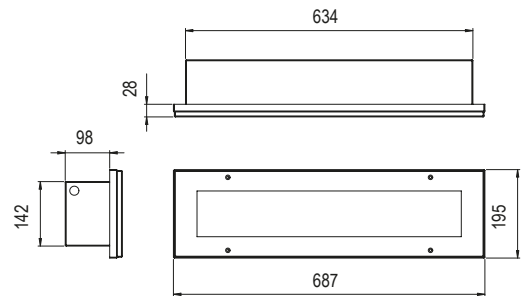

# VARBERG

Strong & durable LED recessed luminaire

PRODUCT CODE	LUMENS	LENGTH (L)	LOAD
VAR/2/2250/4000	2250	687 (634)	18W
VAR/2/2450/4000	2450	687 (634)	20.5W
VAR/2/4500/4000	4500	687 (634)	35W
VAR/2/4900/4000	4900	687 (634)	39W

**Recessed linear LED fitting, unique upstand recessing flange, suitable for new installations or retrofitting into existing cavities when Bergo, Bergen or Victor have been removed.**

body in Zinc coated steel.

3mm clear patterned polycarbonate flat panel diffuser secured by anti-tamper fixings.

2250 & 2450 lm are supplied set to ordered level but version for on-site switchable output is available – add suffix “ADJ”.