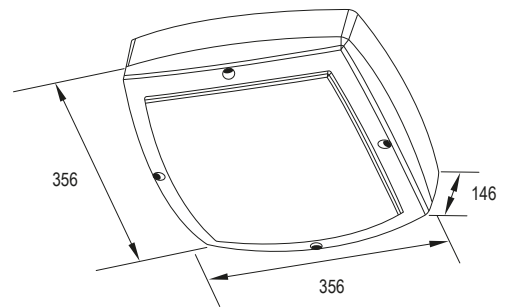

TAVOS

Square LED Architectural bulkhead

PRODUCT CODE	LUMENS	LOAD
TAVO/1420	1420	11.5W
TAVO/1950	1950	17W
TAVO/2200	2200	21W

For "A" Grille version change TAVO/ to TAVOA/
 For "Hood" version change TAVO/ to TAVOH/

Square architectural bulkhead with aesthetics and LED performance at the forefront of its design. Great lines, high performance, strength and durability make TAVOS the perfect choice.

Die cast aluminium body & frame finished matt black. 3mm opal injection moulded polycarbonate diffuser secured by anti-tamper fixings. Also available with aluminium grille or hood. 1420, 1950 and 2200lm are supplied set to ordered level but version for on-site switchable output is available - add suffix "ADJ".