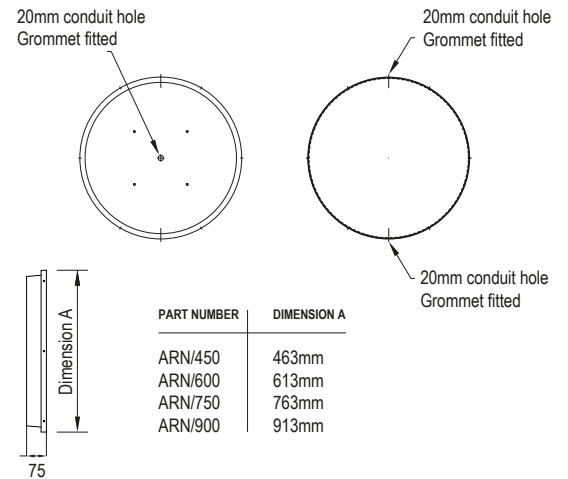

ARENA

Gymnasium and general area LED luminaire

PRODUCT CODE	LUMENS	LENGTH (L)	LOAD
ARN/450/3000	3000	450mm	27W
ARN/600/6000	6000	600mm	45W
ARN/600/8000	8000	600mm	60W
ARN/750/8000	8000	750mm	60W
ARN/750/10000	10000	750mm	76W
ARN/900/12000	12000	900mm	86W

Designed for installation in gymnasia / sports halls to protect against damage from ball games or accidental impact.

LED's offering high light output and maintenance free running. (tuneable white available as an option in 600mm – 900mm diameter products).
 Strong Circular aluminium spun body.
 3mm clear polycarbonate diffuser with LED liner or Opal LED.
 Available as 450mm, 600mm, 750mm & 900mm versions.

CCT:	4000K
Finish:	Painted Textured White
IP:	65
IK:	14

Technical modifications available.