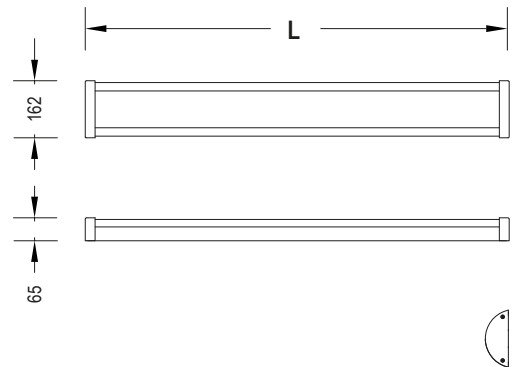

CITADEL

Slim-line curved profile LED luminaire

PRODUCT CODE	LUMENS	LENGTH (L)	LOAD
CIT/2/2250	2250	600mm	18W
CIT/2/2450	2450	600mm	20.5W
CIT/2/2900	2900	600mm	25W
CIT/4/4500	4500	1200mm	35W
CIT/4/4900	4900	1200mm	39W
CIT/4/5800	5800	1200mm	48W

Linear LED fitting with a slim-line curved profile capable of continuous mounting (available with optional cable trunking system).

Body in extruded aluminium.

Machined aluminium end caps secured by anti-tamper fixings.

3mm opal polycarbonate control lens designed to achieve superior optical performance.

2250, 2450 & 2900lm are supplied set to ordered level but version for on-site switchable output is available – add suffix “ADJ”.

4500, 4900 & 5800lm are supplied set to ordered level but version for on-site switchable output is available - add suffix “ADJ”.

CCT:	4000K
Finish:	Painted Smooth White
IP:	65
IK:	18

Other colours and technical modifications available.