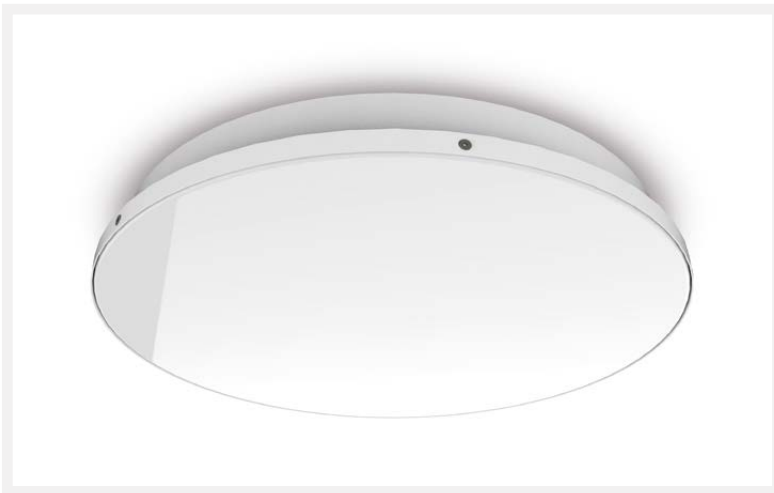

ARENA

Gymnasium and general area LED luminaire

PRODUCT CODE	LUMENS	LENGTH (L)	LOAD
ARN/450/3000	3000	450mm	27W
ARN/600/6000	6000	600mm	45W
ARN/600/8000	8000	600mm	60W
ARN/750/8000	8000	750mm	60W
ARN/750/10000	10000	750mm	76W
ARN/900/12000	12000	900mm	86W

Designed for installation in gymnasias / sports halls to protect against damage from ball games or accidental impact.

LED's offering high light output and maintenance free running. (tuneable white available as an option in 600mm – 900mm diameter products).
 Strong Circular aluminium spun body.
 3mm clear polycarbonate diffuser with LED liner or Opal LED.
 Available as 450mm, 600mm, 750mm & 900mm versions.

CCT:	4000K
Finish:	Painted Textured White
IP:	65
IK:	14

Technical modifications available.