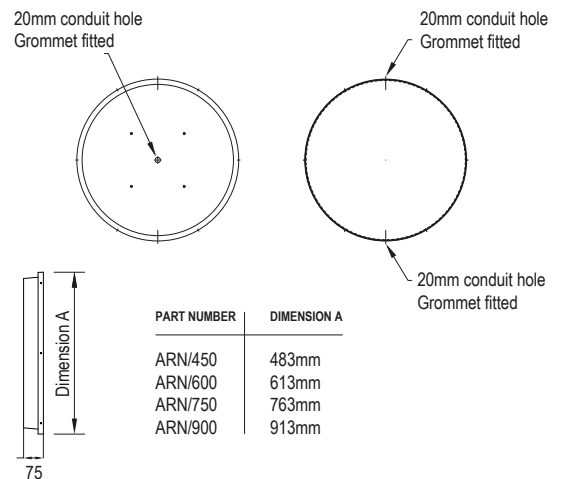

ARENA

Gymnasium and general area LED luminaire

PRODUCT CODE	LUMENS	LENGTH (L)	LOAD
ARN/450/3000	3000	450mm	27W
ARN/600/6000	6000	600mm	45W
ARN/600/8000	8000	600mm	60W
ARN/750/8000	8000	750mm	60W
ARN/750/10000	10000	750mm	76W
ARN/900/12000	12000	900mm	86W

Designed for installation in gymnasias / sports halls to protect against damage from ball games or accidental impact.

LED's offering high light output and maintenance free running. (tuneable white available as an option in 600mm – 900mm diameter products).
 Strong Circular aluminium spun body.
 3mm clear polycarbonate diffuser with LED liner or Opal LED.
 Available as 450mm, 600mm, 750mm & 900mm versions.

CCT:	4000K
Finish:	Painted Textured White
IP:	65
IK:	14

Technical modifications available.