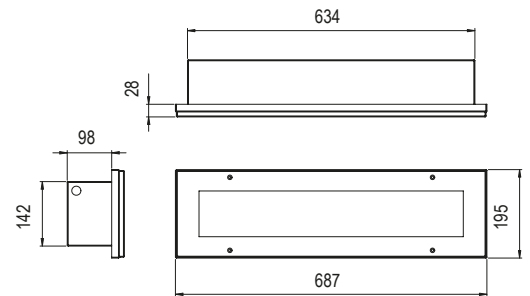

VARBERG

Strong & durable LED recessed luminaire

PRODUCT CODE	LUMENS	LENGTH (L)	LOAD
VAR/2/2250/4000	2250	687 (634)	18W
VAR/2/2450/4000	2450	687 (634)	20.5W
VAR/2/4500/4000	4500	687 (634)	35W
VAR/2/4900/4000	4900	687 (634)	39W

Recessed linear LED fitting, unique upstand recessing flange, suitable for new installations or retrofitting into existing cavities when Bergo, Bergen or Victor have been removed.
body in Zinc coated steel.

3mm clear patterned polycarbonate flat panel diffuser secured by anti-tamper fixings.

2250 & 2450 lm are supplied set to ordered level but version for on-site switchable output is available – add suffix “ADJ”.