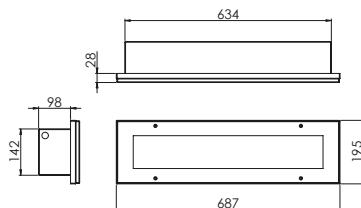

DATASHEET

VARBERG

**Strong and durable LED
Recessed Linear luminaire**

PRODUCT CODE	LUMENS	LENGTH & (RECESS)	LOAD
--------------	--------	----------------------	------

VAR/2/2250/4000	2250	687 (634)	18W
VAR/2/2450/4000	2450	687 (634)	20.5W
VAR/2/4500/4000	4500	687 (634)	35W
VAR/2/4900/4000	4900	687 (634)	39W

Recessed linear LED fitting, unique upstand recessing flange, suitable for new installations or retrofitting into existing cavities when Bergo, Bergen or Victor have been removed. Body in Zinc coated steel. 3mm clear patterned polycarbonate flat panel diffuser secured by anti-tamper fixings.