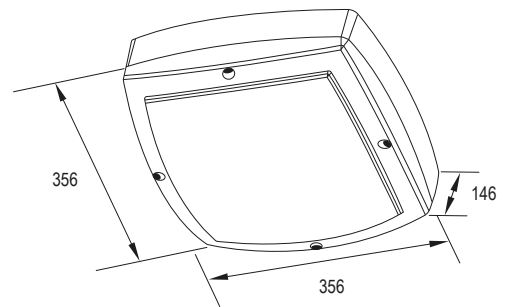

## Square LED Architectural bulkhead

PRODUCT CODE	LUMENS	LOAD
TAVO/1420	1420	11.5W
TAVO/1950	1950	17W
TAVO/2200	2200	21W

For "A" Grille version change TAVO/ to TAVOA/  
 For "Hood" version change TAVO/ to TAVOH/