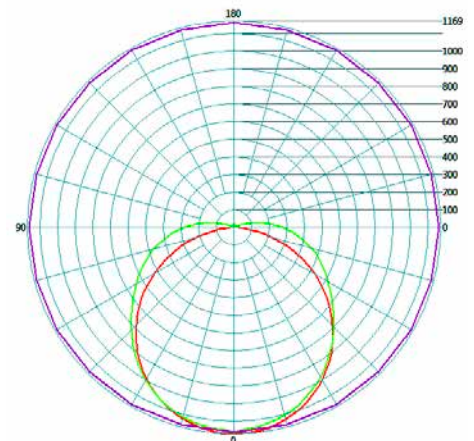

ENDURANCE
LIGHTING THAT LASTS

For more information contact:

T: 0208 254 0094
www.aetherlighting.com