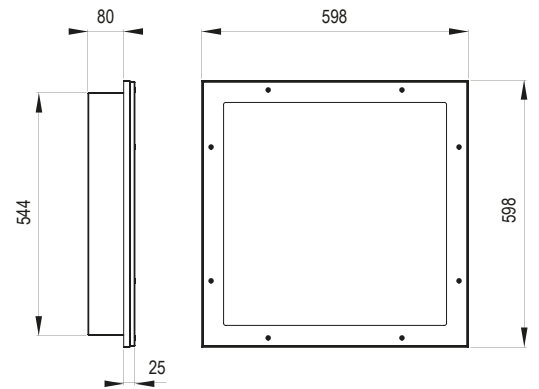

TABOR SQUARE

Strong durable LED recessed luminaire

PRODUCT CODE	LUMENS	LOAD
TAS/6500	6500	49W
TAS/8000	8000	60W

Square recessed body manufactured from zinc coated steel with upstand recess. Mounting through body sides to ceiling frame or through rear of body dependent on ceiling type. 3mm clear patterned polycarbonate flat panel secured by anti-tamper fixings.

CCT:	4000K
Finish:	Painted Textured Black
IP:	65 from below
IK:	16

Other colours and technical modifications available.