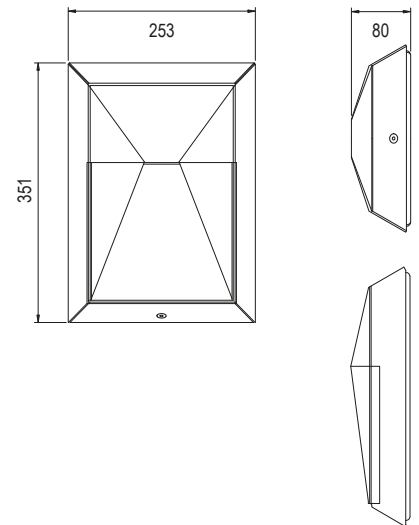

STEALTH

Slimline wall pack

PRODUCT CODE	LUMENS	LOAD
STL/3000	3000	22W
STL/4000	4000	27W

Slim wall mounted vandal and weather resistant LED fitting.
 Body in zinc coated steel
 3mm opal polycarbonate diffuser.
 Secured by anti-tamper fixing.