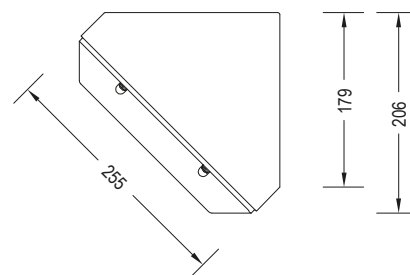

SQ45

Angled LED bulkhead

PRODUCT CODE	LUMENS	LOAD
SQ45/1420	1420	11.5W
SQ45/1950	1950	17W
SQ45/2200	2200	21W

Wall mount angled bulkhead developed with LED at the forefront of its design, combining high performance, strength and durability.

Body in zinc coated steel.

3mm opal polycarbonate diffuser secured by anti-tamper fixings.

1420, 1950 and 2200lm are supplied set to ordered level but version for on-site switchable output is available - add suffix "ADJ".