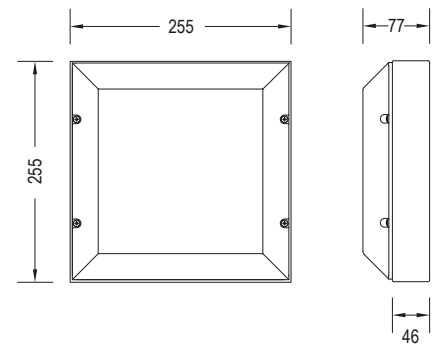

SQ

Square LED bulkhead

PRODUCT CODE	LUMENS	LOAD
SQ/1420	1420	11.5W
SQ/1950	1950	17W
SQ/2200	2200	21W

Square bulkhead developed with LED at the forefront of its design, combining high performance, strength and durability.

Body in zinc coated steel.

3mm opal polycarbonate diffuser secured by anti-tamper fixings.

1420,1950 and 2200lm are supplied set to ordered level but version for on-site switchable output is available - add suffix "ADJ".