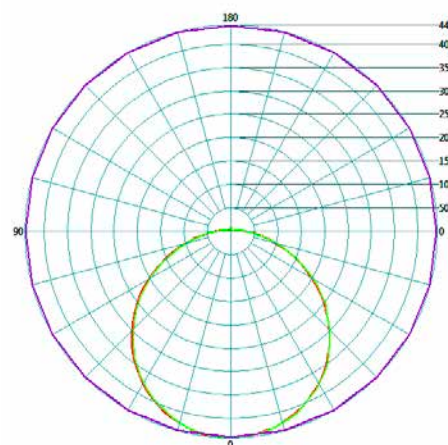

ENDURANCE
LIGHTING THAT LASTS

For more information contact:

T: 0208 254 0094
www.aetherlighting.com