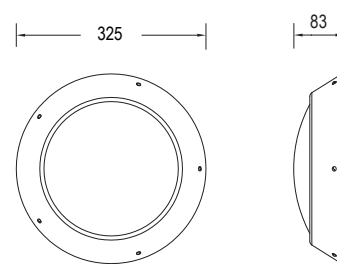

## KALIXX

Strong circular LED fitting

PRODUCT CODE LUMENS LOAD

<b>KAL/1420</b>	<b>1420</b>	<b>11.5W</b>
KAL/1950	1950	17W

Round bulkhead developed with LED at the forefront of its design. With an impact rating of IK20 it is extra, extra strong and is conceivably the strongest vandal resistant fitting on the market. Aluminium spun body with steel bezel. 3mm opal polycarbonate diffuser secured by anti-tamper fixings.