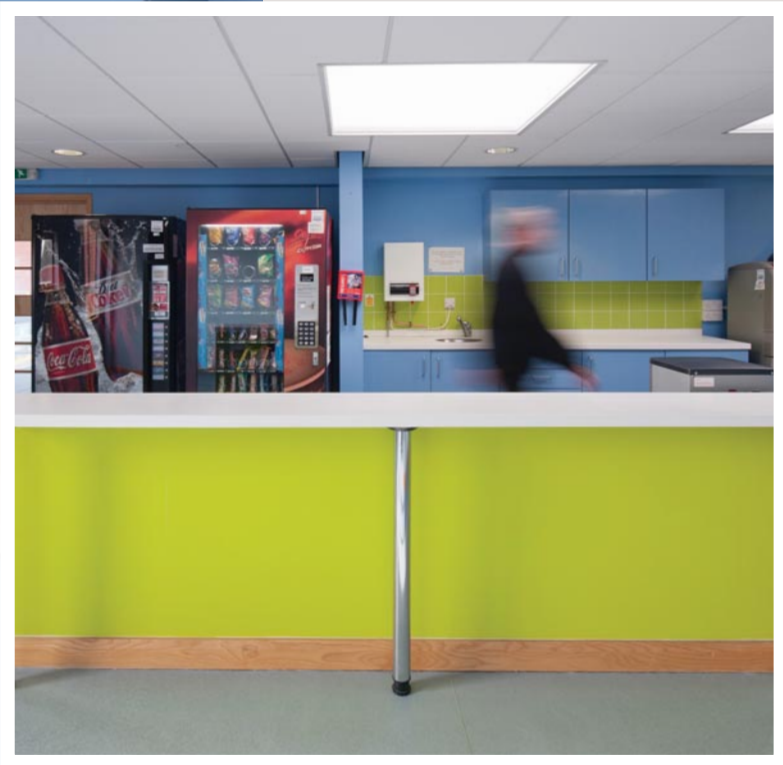

POLICE

VENDING

We can ensure your kitchen environment is fully DDA compliant

*Ideal for night kitchens, custody suites
and other high traffic rooms*

DEPARTMENTS :

Sales:

sales@steelplan.com

Estimating: