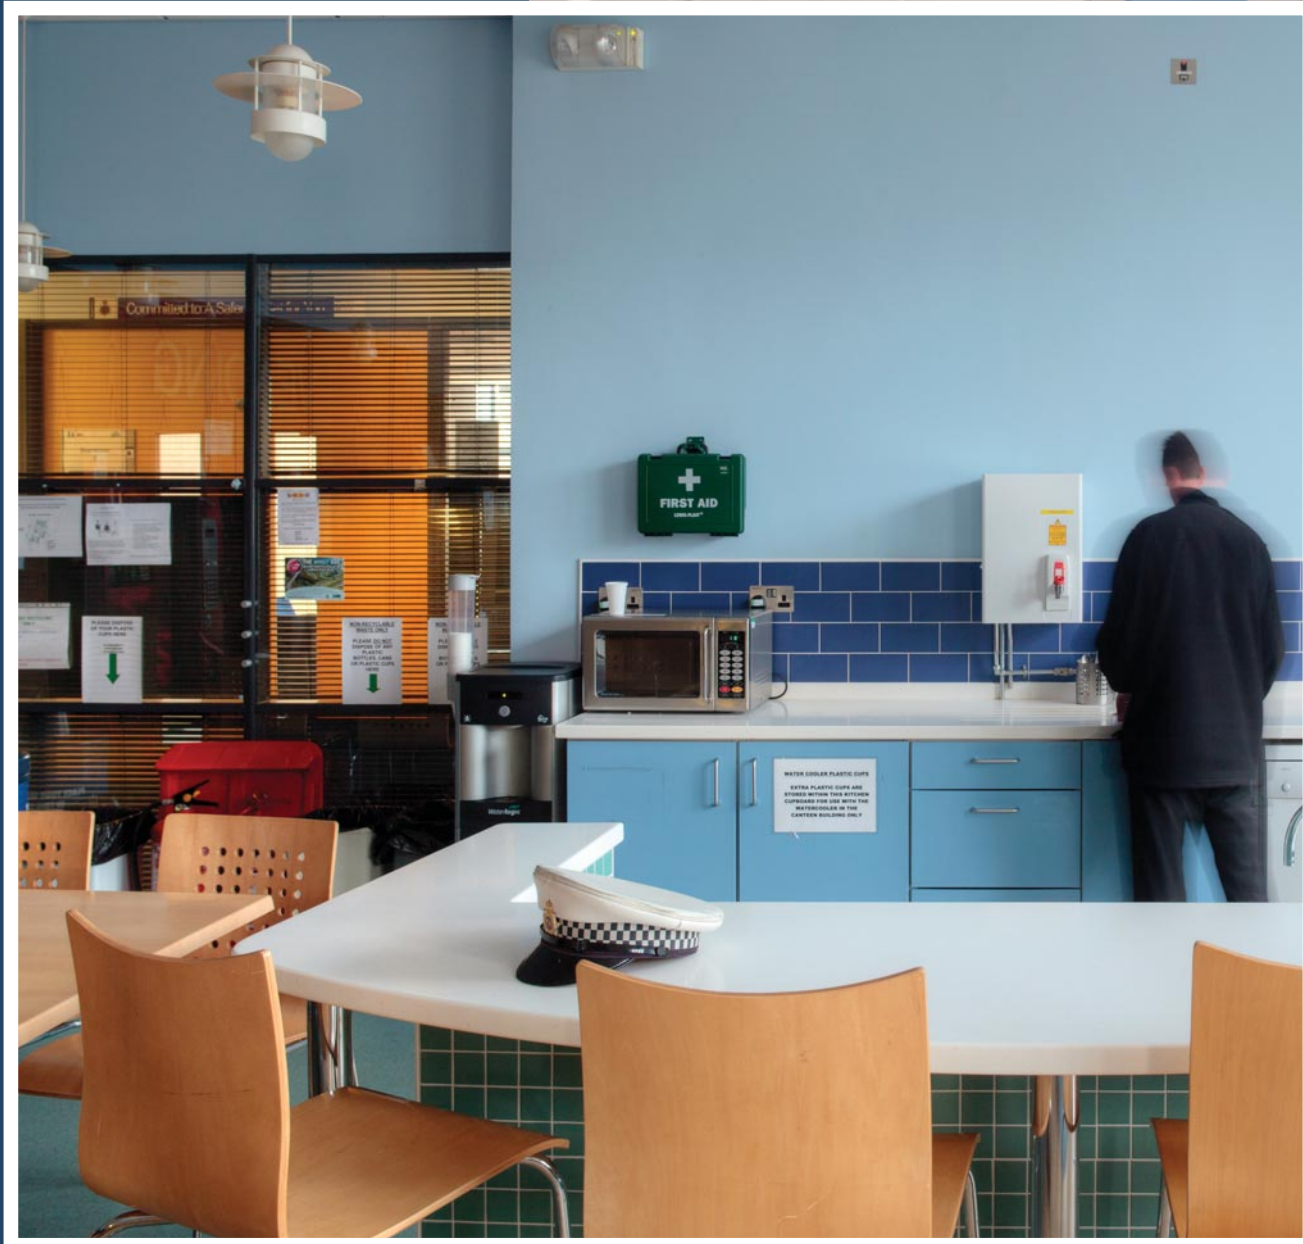

POLICE

VENDING

We can ensure your kitchen environment is fully DDA compliant

*Ideal for night kitchens, custody suites
and other high traffic rooms*

DEPARTMENTS :

Sales:

sales@steelplan.com

Estimating: