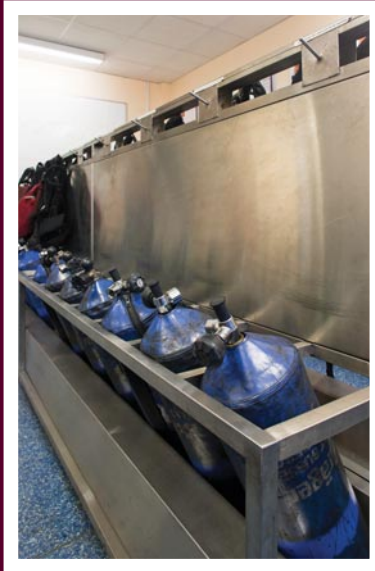

FIRE

We are experts in providing breathing apparatus storage and other specialist equipment

BREATHING APPARATUS LOG BOOK

Our design & consultancy service ensures that each watch is provided with their own lockable cabinets & appliances if required